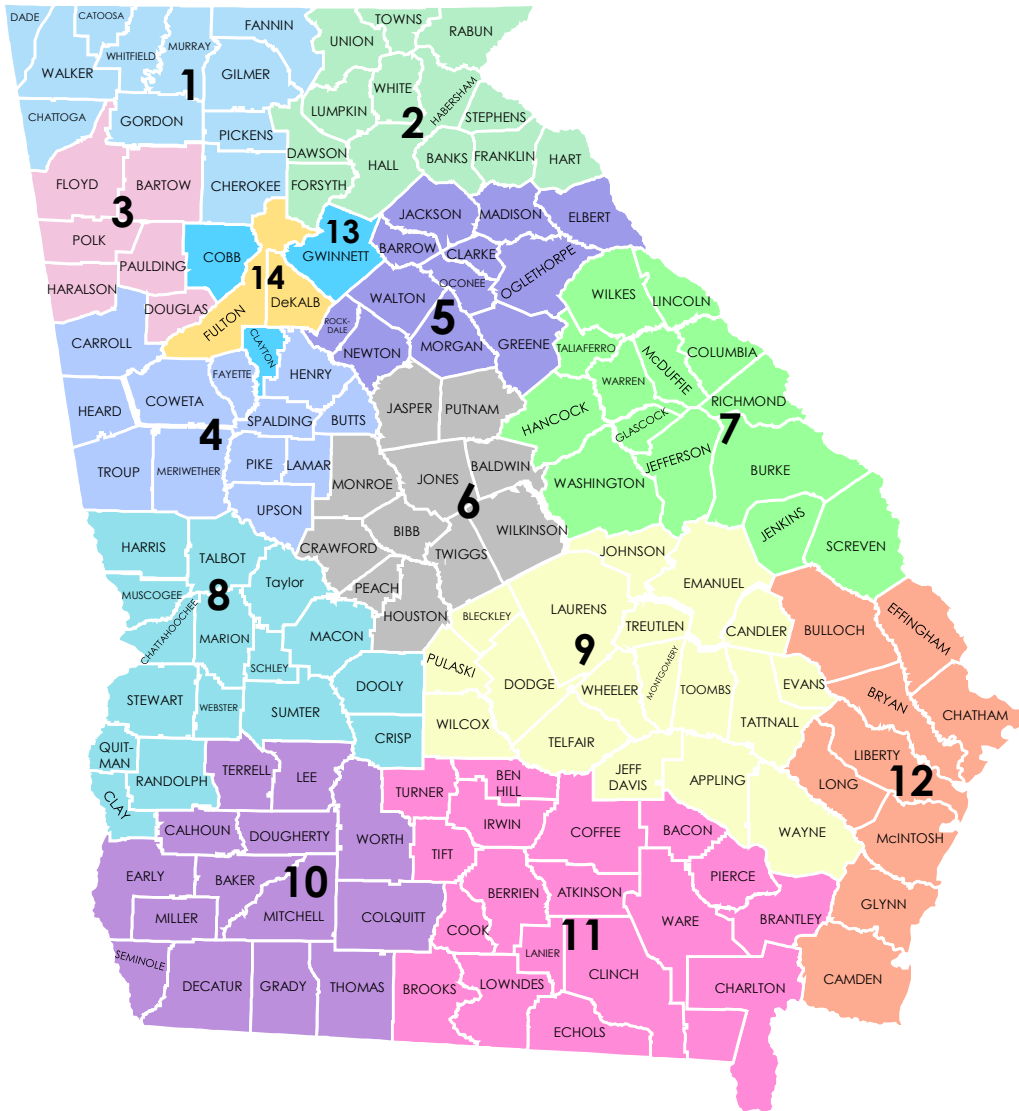

DFCS Regions | Child Welfare

Region 1: Danny Nuckolls

Catoosa, Chattooga, Cherokee, Dade, Fannin, Gilmer, Gordon, Murray, Pickens, Walker, Whitfield

Region 2: Holly Campolong

Banks, Dawson, Forsyth, Franklin, Habersham, Hall, Hart, Lumpkin, Rabun, Stephens, Towns, Union, White

Region 3: Jennifer Brogdon

Bartow, Douglas, Floyd, Haralson, Paulding, Polk

March 2020

Region 4: Jeffery Brown

Butts, Carroll, Coweta, Fayette, Heard, Henry, Lamar, Meriwether, Pike, Spalding, Troup, Upson

Region 5: Dawn Criss

Barrow, Clarke, Elbert, Greene, Jackson, Madison, Morgan, Newton, Oconee, Oglethorpe, Rockdale, Walton

Region 6: Shay Thornton

Baldwin, Bibb, Crawford, Houston, Jasper, Jones, Monroe, Peach, Putnam, Twiggs, Wilkerson

Region 7: Kelly Beasley

Burke, Columbia, Glascock, Hancock, Jefferson, Jenkins, Lincoln, McDuffie, Richmond, Screven, Taliaferro, Warren, Washington, Wilkes

Region 8: Shannon Fields

Chattahoochee, Clay, Crisp, Dooly, Harris, Macon, Marion, Muscogee, Quitman, Randolph, Schley, Stewart, Sumter, Talbot, Taylor, Webster