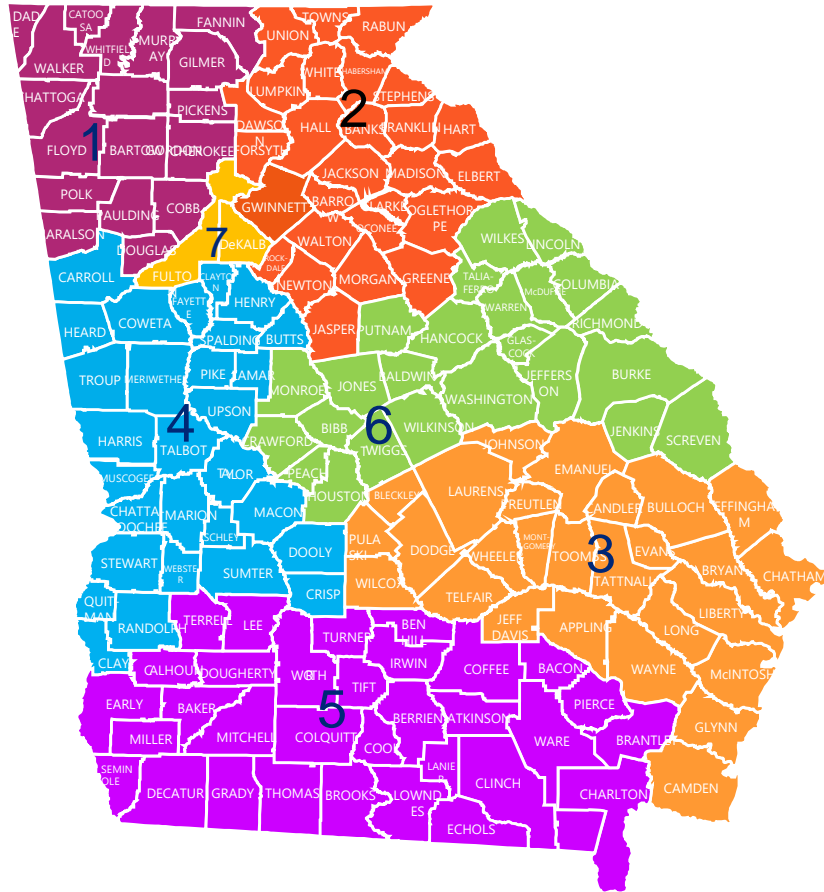

Division of Family and Children Services

Office of Family Independence District Map

Jon Anderson
OFI Chief Deputy Division Director

Carla Fairley
OFI Assistant Deputy Division Director

Mary Beth Lukich
OFI Field Operations Director

Region 6:

Baldwin, Bibb, Crawford, Houston, Jones, Monroe, Peach, Putnam, Twiggs, Wilkinson

Region 7:

Burke, Columbia, Glascock, Hancock, Jefferson, Jenkins, Lincoln, McDuffie, Richmond, Screven, Taliaferro, Warren, Washington, Wilkes

Region 2:

Banks, Dawson, Forsyth, Franklin, Habersham, Hall, Hart, Lumpkin, Rabun, Stephens, Towns, Union, White,

Region 5:

Barrow, Clarke, Elbert, Greene, Jackson, Madison, Morgan, Newton, Oconee, Oglethorpe, Rockdale, Walton

Region 4:

Butts, Carroll, Coweta, Fayette, Heard, Henry, Lamar, Meriwether, Pike, Spalding, Troup, Upson

Region 8:

Chattahoochee, Clay, Crisp, Dooly, Harris, Macon, Marion, Muscogee, Quitman, Randolph, Schley, Stewart, Sumter, Talbot, Taylor, Webster